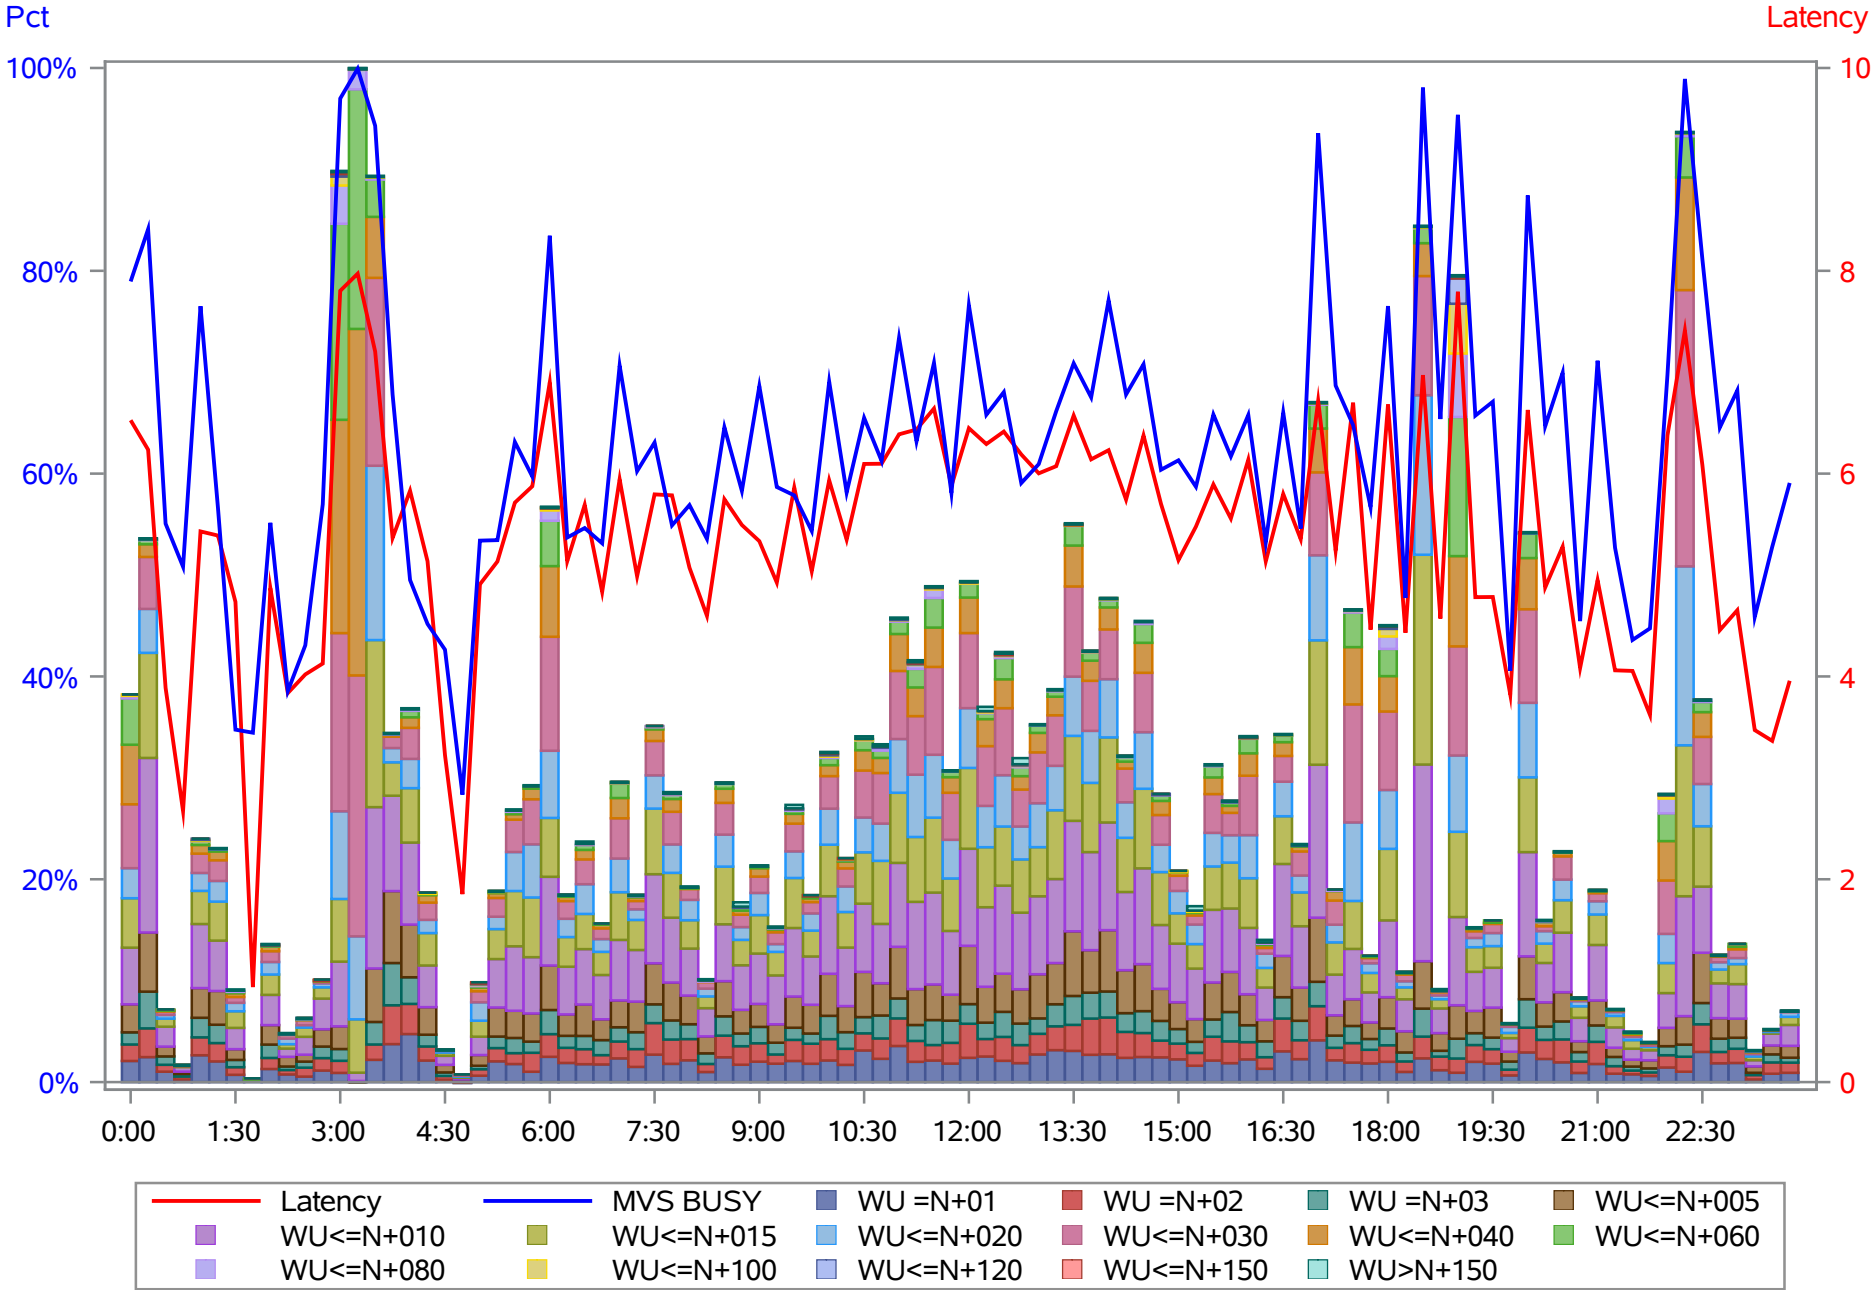

MXG All Systems Latency 05AUG2019

MXG SYS1 Latent Demand 05AUG2019 Units of Work

MXG SYS2 Latent Demand 05AUG2019 Units of Work

MXG SYS1 Latent Demand 05AUG2019 In and Ready

MXG SYS2 Latent Demand 05AUG2019 In and Ready