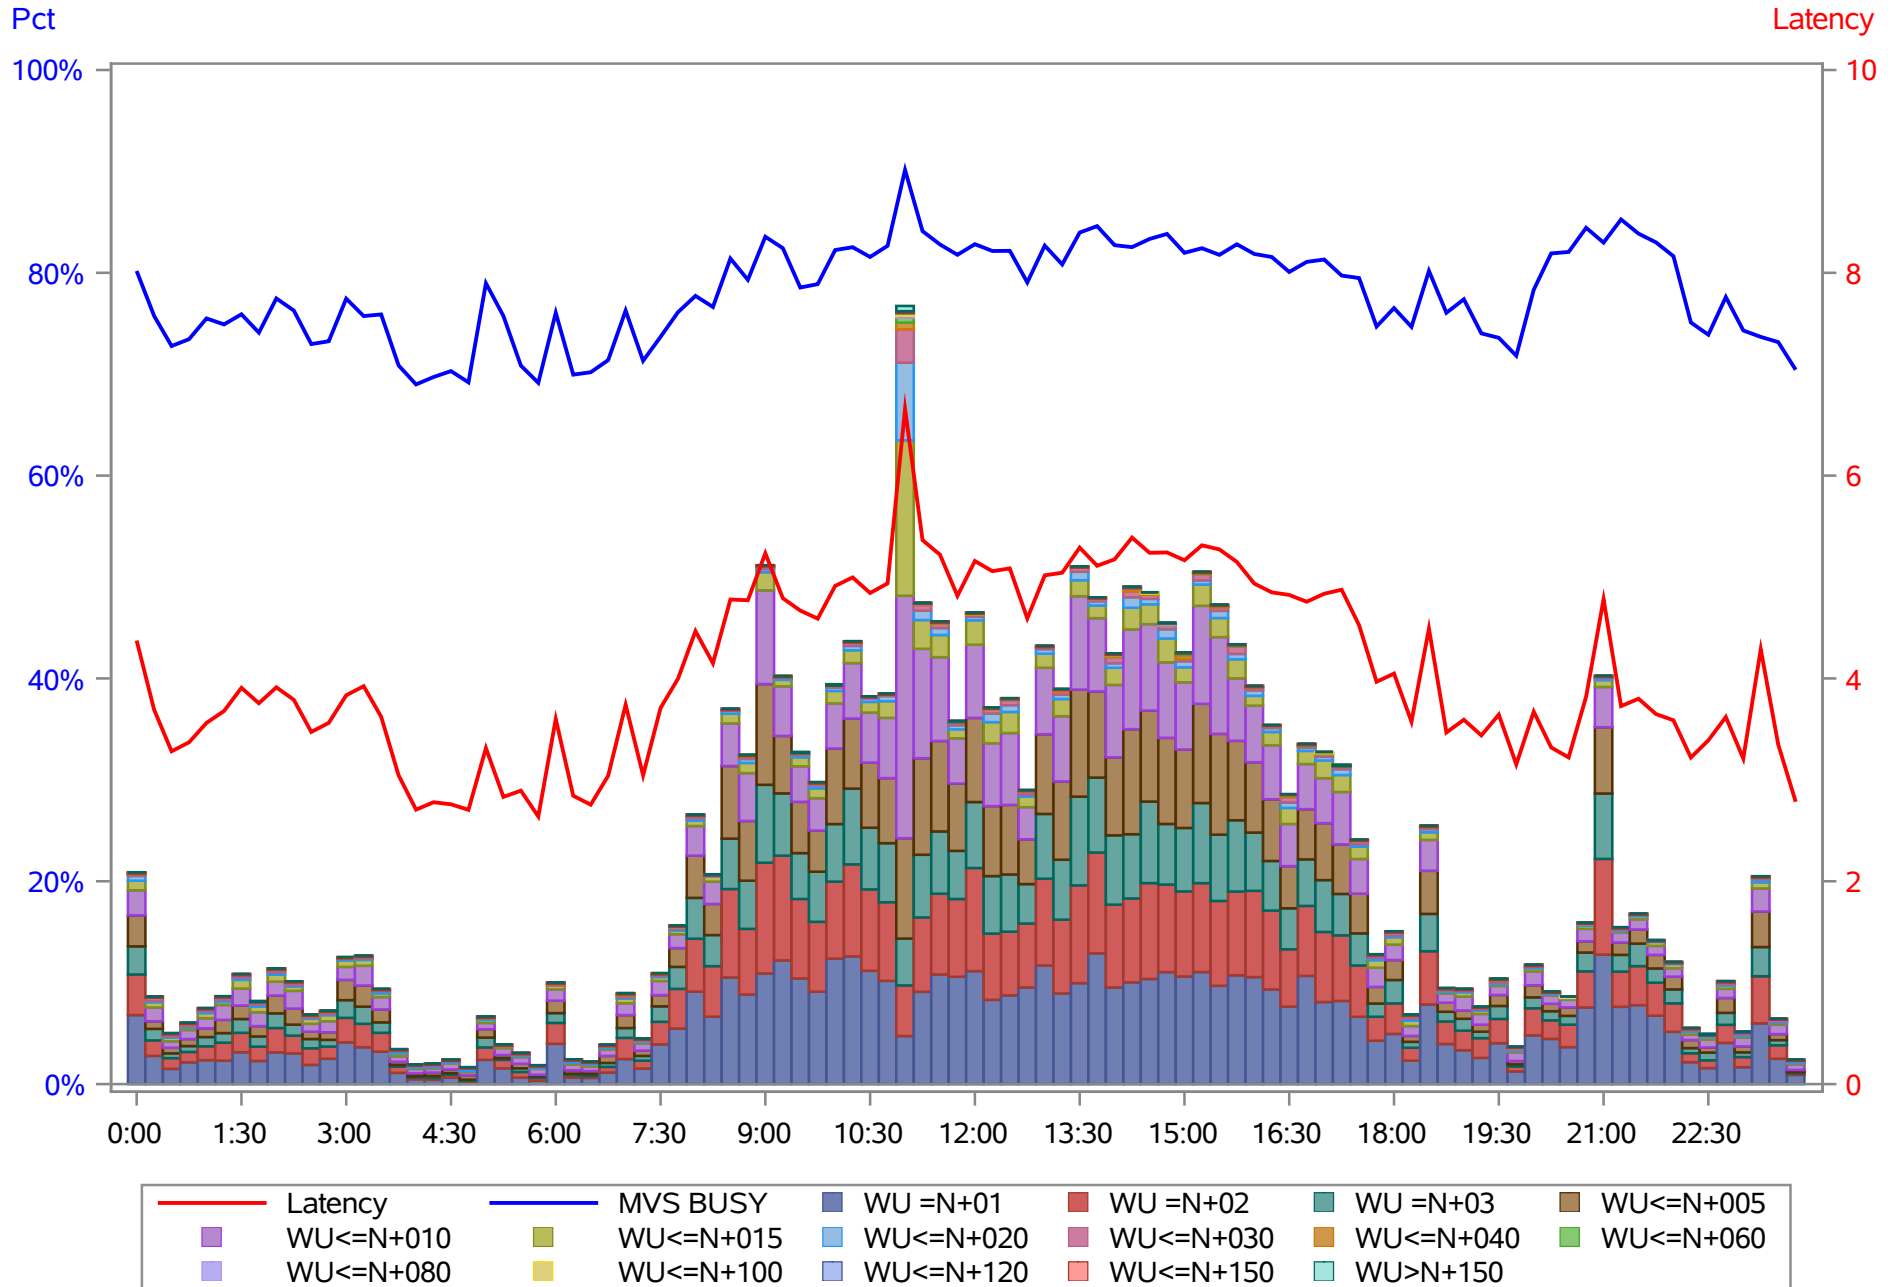

MXG All Systems Latency 05AUG2019

MXG SYS1 Latent Demand 05AUG2019 Units of Work

MXG SYS2 Latent Demand 05AUG2019 Units of Work

MXG SYS1 Latent Demand 05AUG2019 In and Ready

MXG SYS2 Latent Demand 05AUG2019 In and Ready