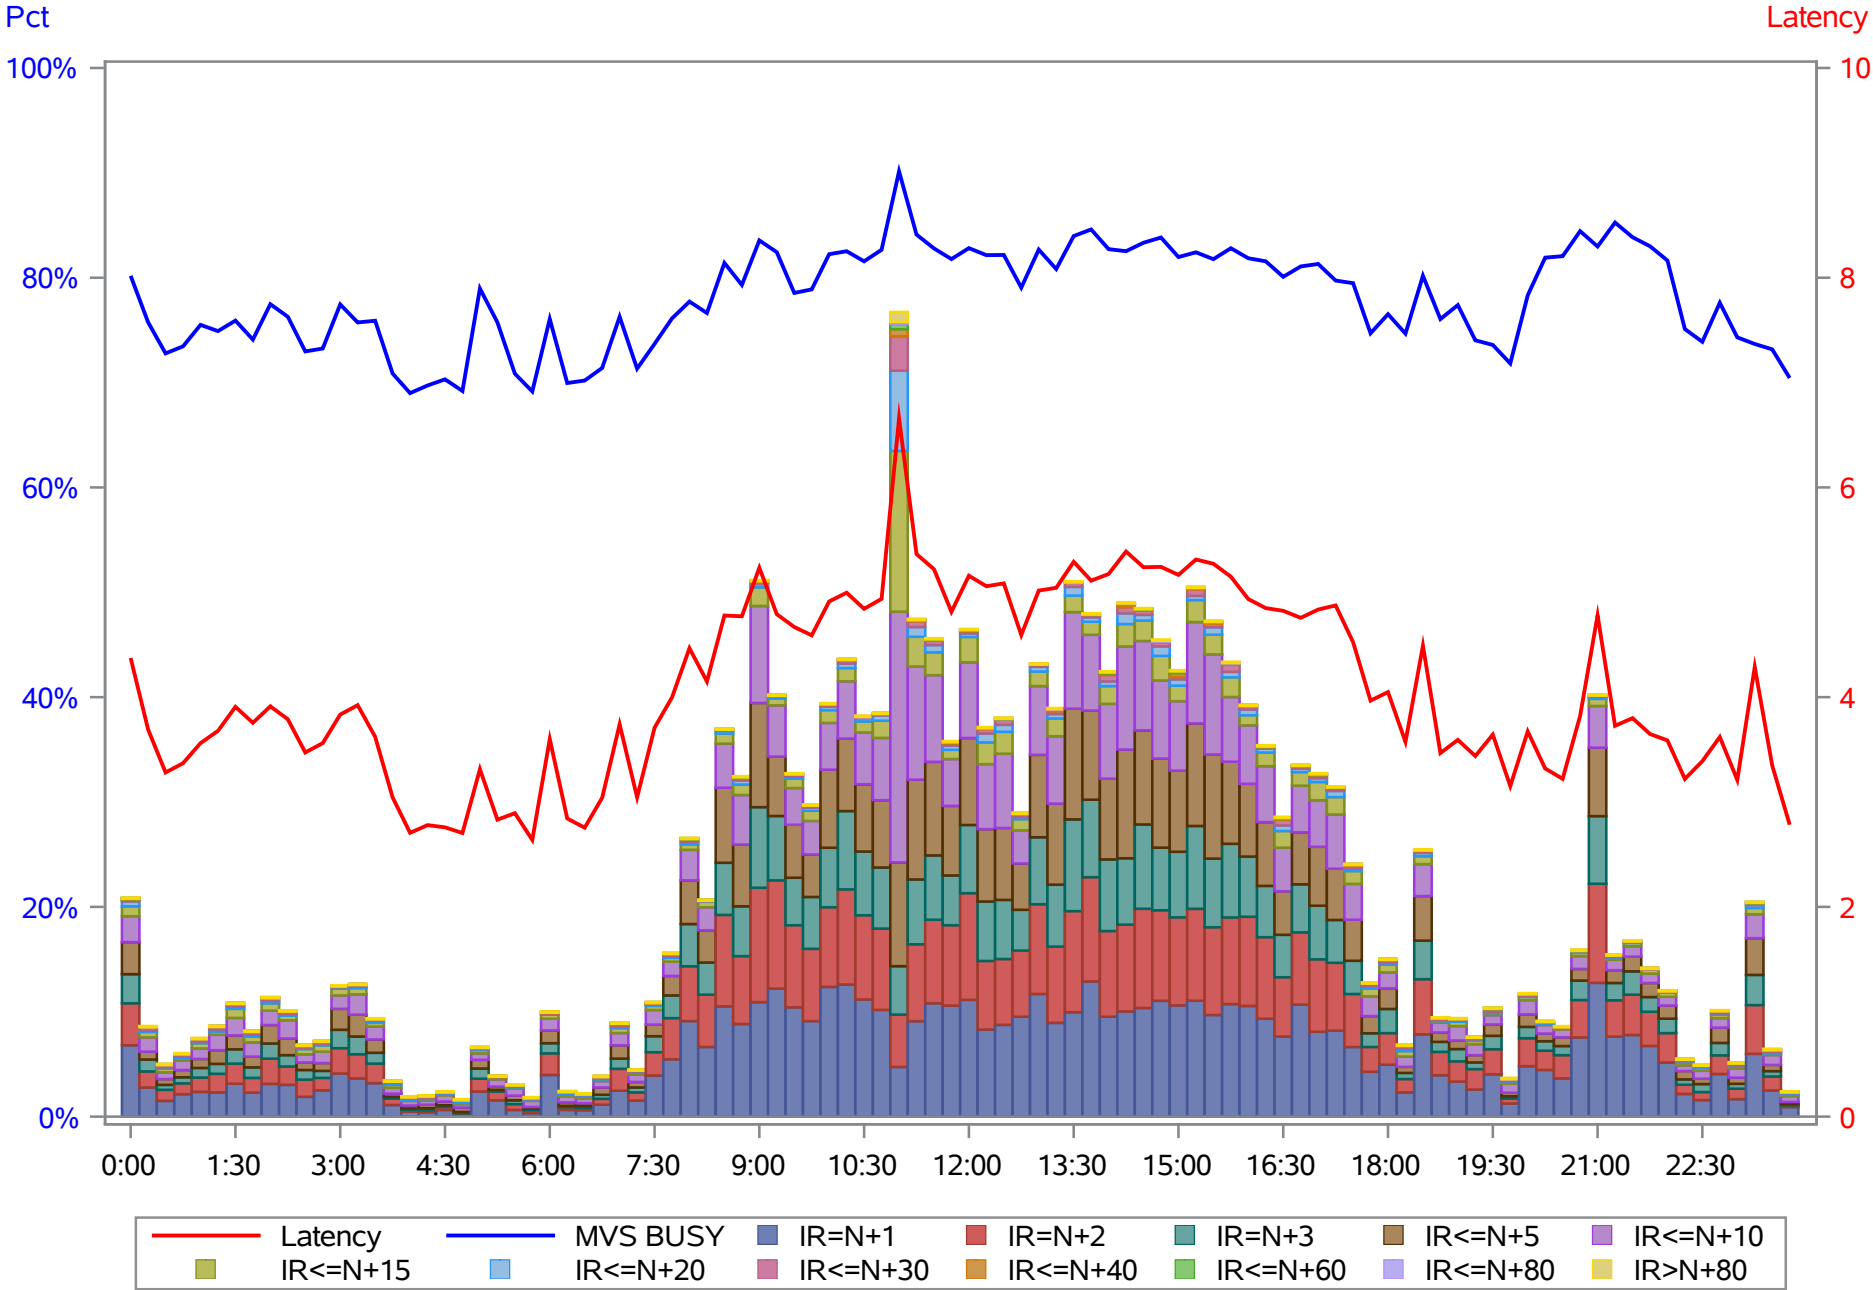

MXG All Systems Latency 05AUG2019

MXG SYS1 Latent Demand 05AUG2019 Units of Work

MXG SYS2 Latent Demand 05AUG2019 Units of Work

MXG SYS1 Latent Demand 05AUG2019 In and Ready

MXG SYS2 Latent Demand 05AUG2019 In and Ready